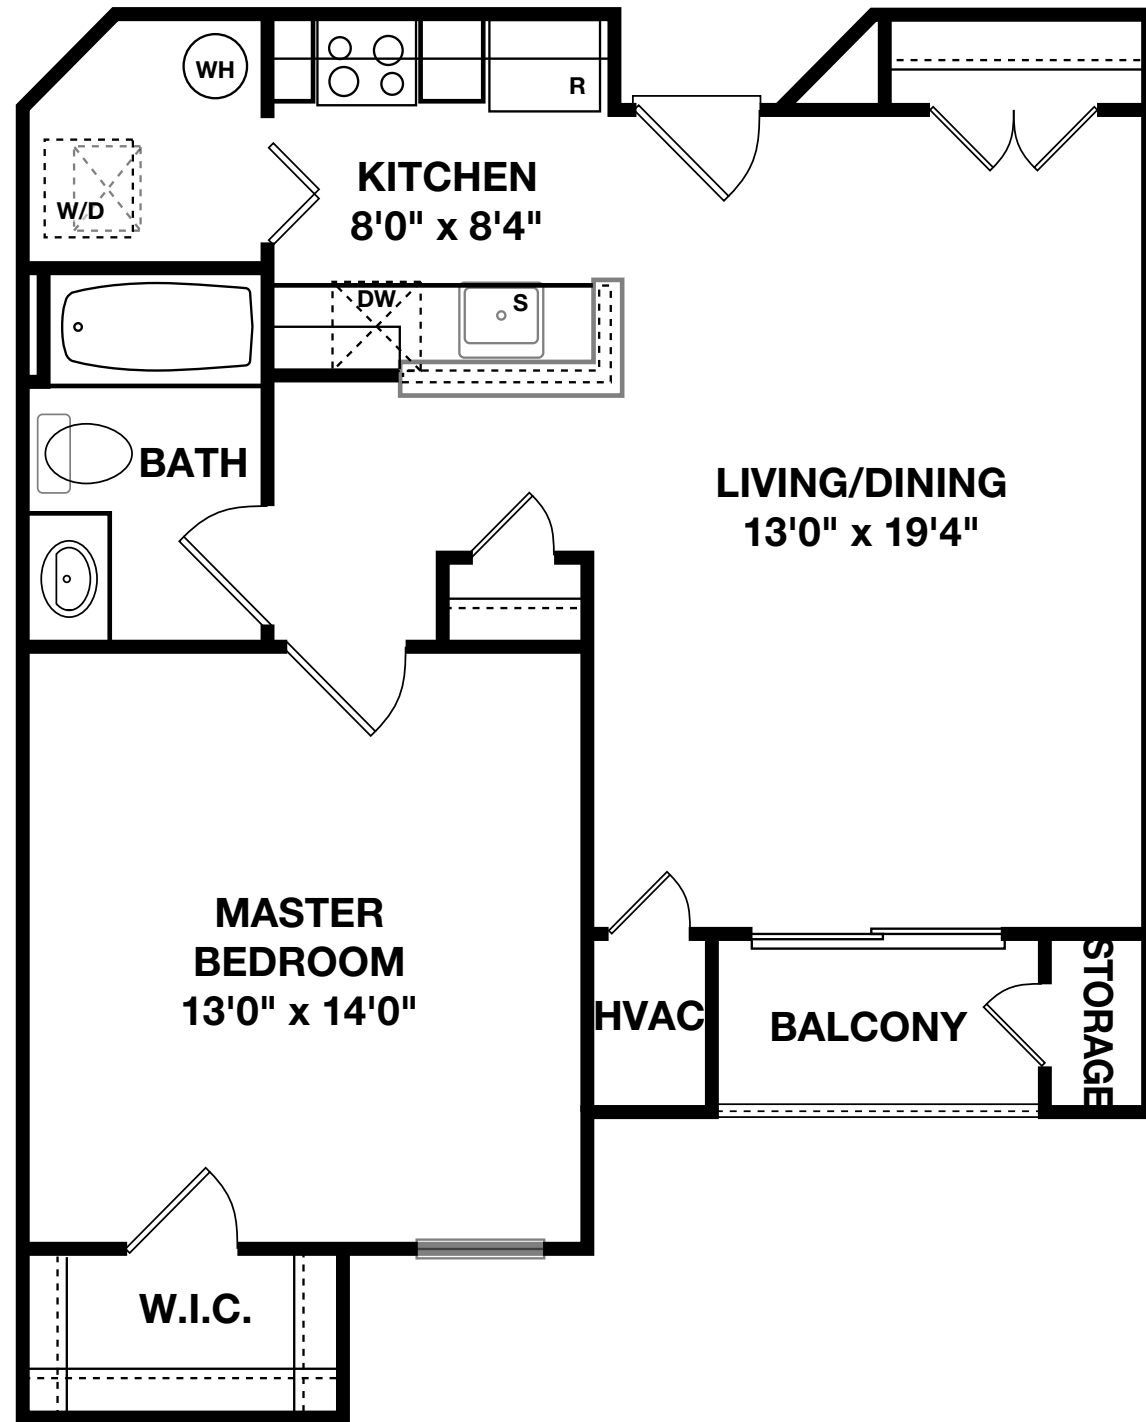

## suburban *serenity...*

Amidst picturesque paths and lush landscaping, this upscale community features five different one- and two-bedroom apartment designs for the floor plan that suits your lifestyle.

630 SQUARE FEET  
 1 BEDROOM  
 1 BATH

718 SQUARE FEET  
 1 BEDROOM  
 1 BATH