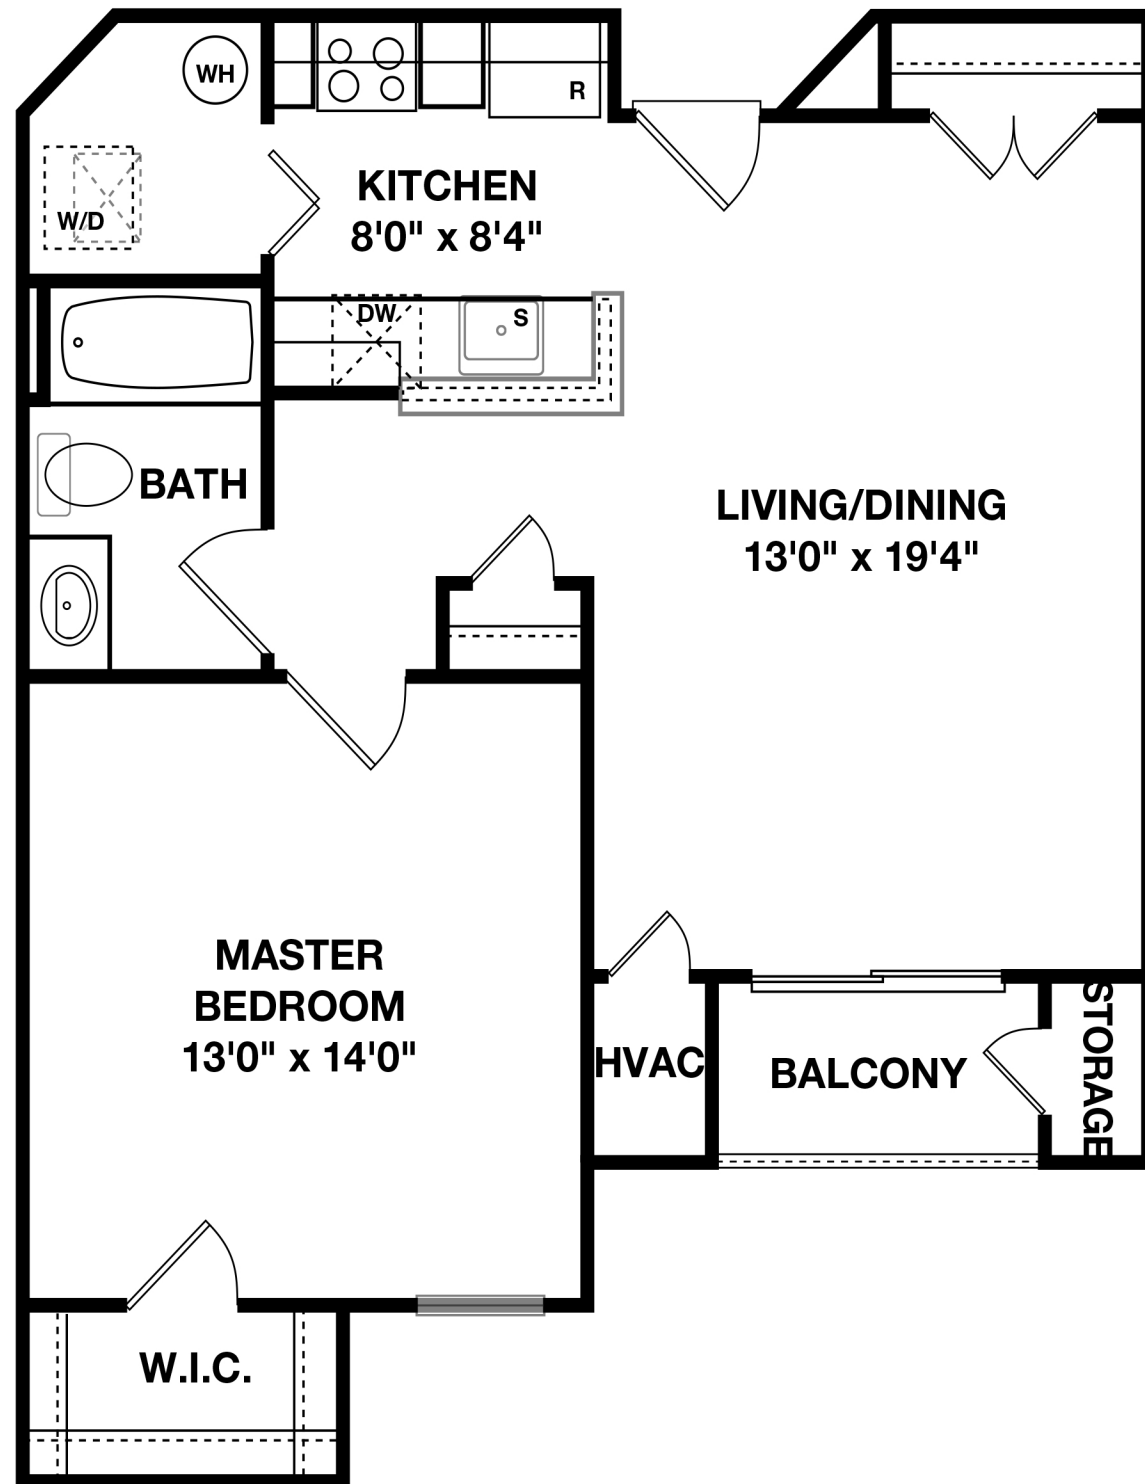

the MILLBURN

suburban
serenity...

Amidst picturesque paths and lush landscaping, this upscale community features five different one- and two-bedroom apartment designs for the floor plan that suits your lifestyle.

50 Maple Avenue Springfield, NJ 07081
columbiacourt@spgnj.com
columbiacourtapartments.com
973.376.0071

STERLING
PROPERTIES

All dimensions are approximate. Please see Leasing Associate for details.

718 SQUARE FEET
1 BEDROOM
1 BATH