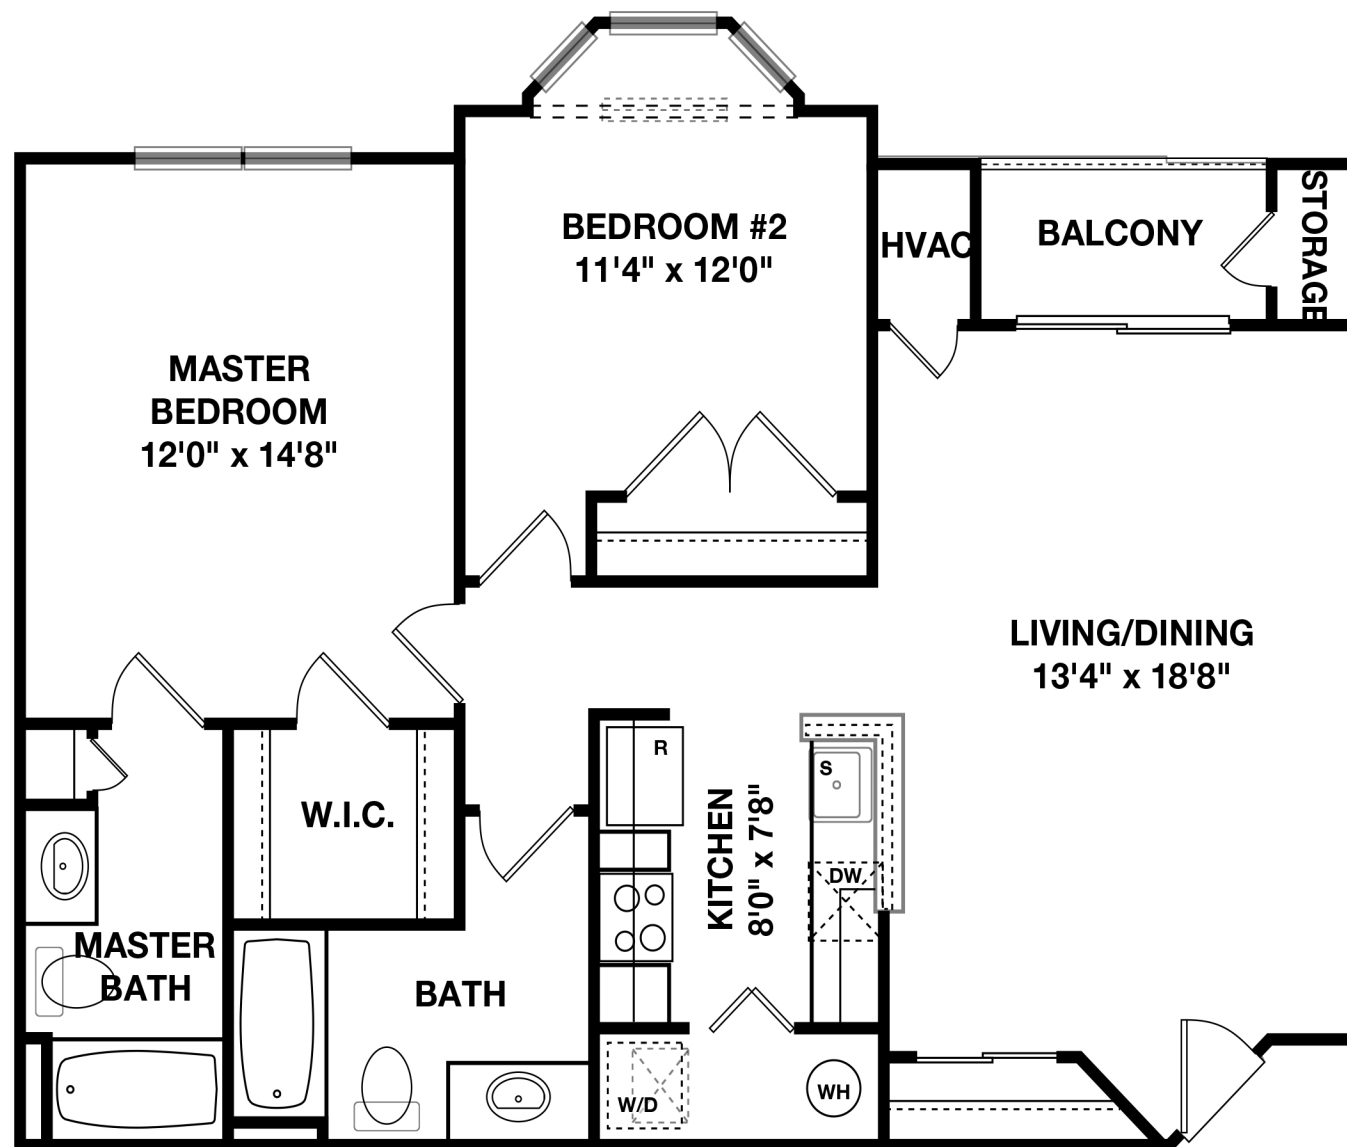

the WESTFIELD

suburban *serenity...*

Amidst picturesque paths and lush landscaping, this upscale community features five different one- and two-bedroom apartment designs for the floor plan that suits your lifestyle.

50 Maple Avenue Springfield, NJ 07081
columbiacourt@spgnj.com
columbiacourtapartments.com
973.376.0071

STERLING
PROPERTIES

All dimensions are approximate. Please see Leasing Associate for details.

967 SQUARE FEET
2 BEDROOMS
2 BATHS